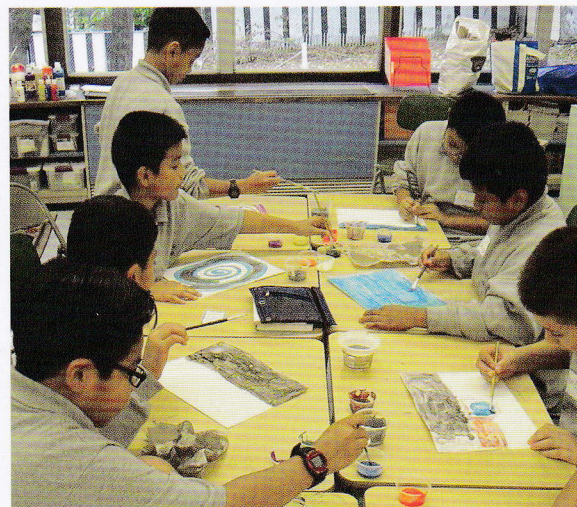

## Divine Sparks

International artist and licensed social worker, Imogene Drummond, has partnered with SMAN for several years. Imogene brings her re-imagining of the creation story, in her unique film presentation and art syllabus, to our students each year. Through the use of color and guided artistic creations, the students are empowered to value the created world around them, as well as ponder their irreplaceable place in the universe. This evocative project-based program is a winner for the boys. Through their creations, they are often found express things which had previously gone unspoken. Blending individual expression and therapy is a perfect complement to our effort in building emotional strength and social awareness.